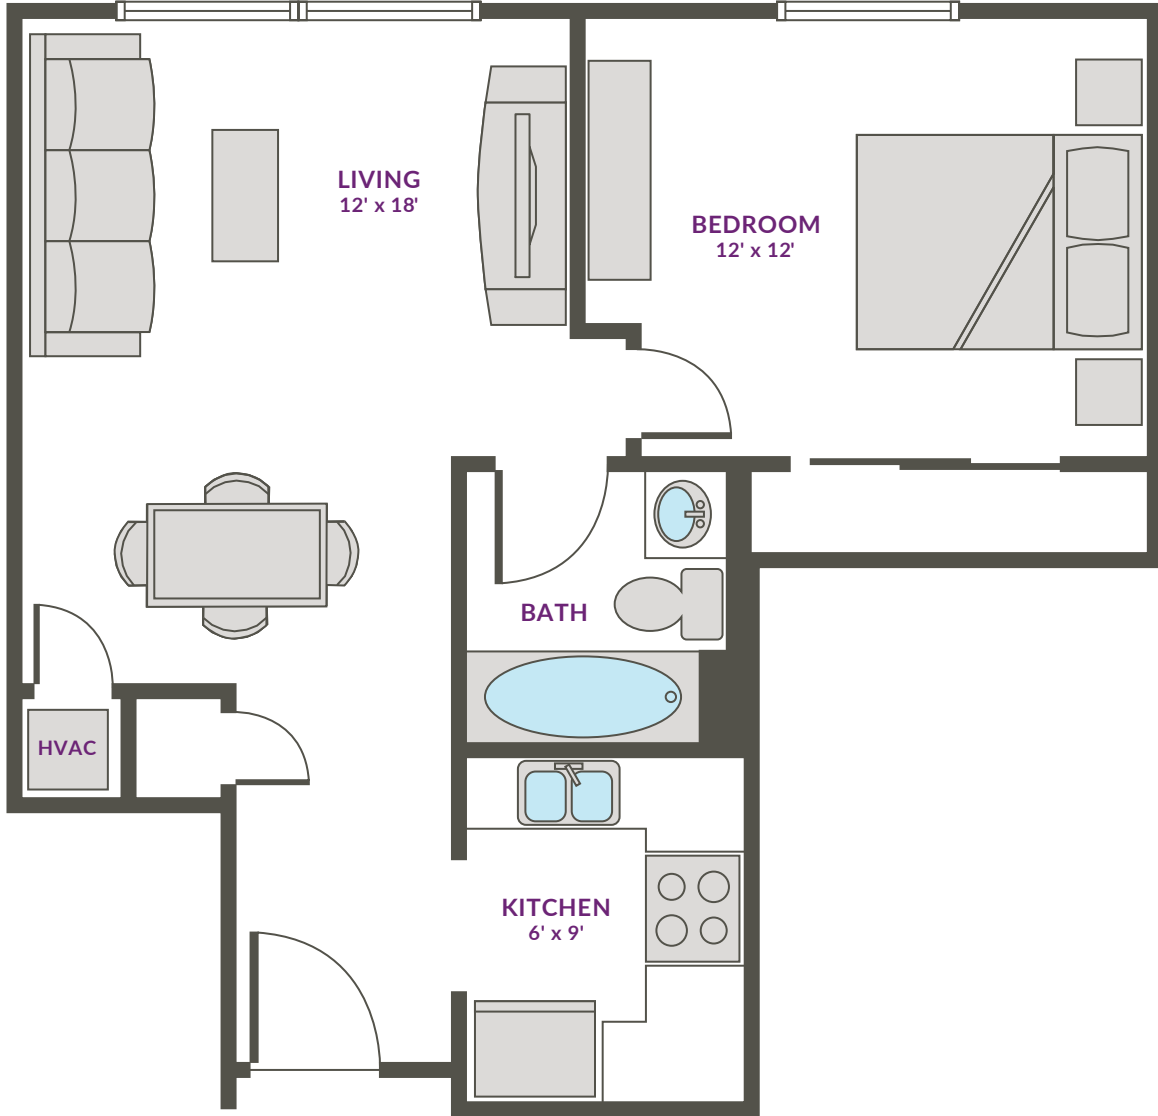

Acklen

1 BED / 1 BATH

577
SQ. FT.

 CUMBERLAND ON CHURCH	555 Church St. Nashville, TN 37219
	615-601-3326 www.cumberlandonchurch.com

Floorplans are artist's rendering. All dimensions are approximate. Actual product and specifications may vary in dimension or detail. Not all features are available in every apartment. Prices and availability are subject to change. Please see a representative for details.