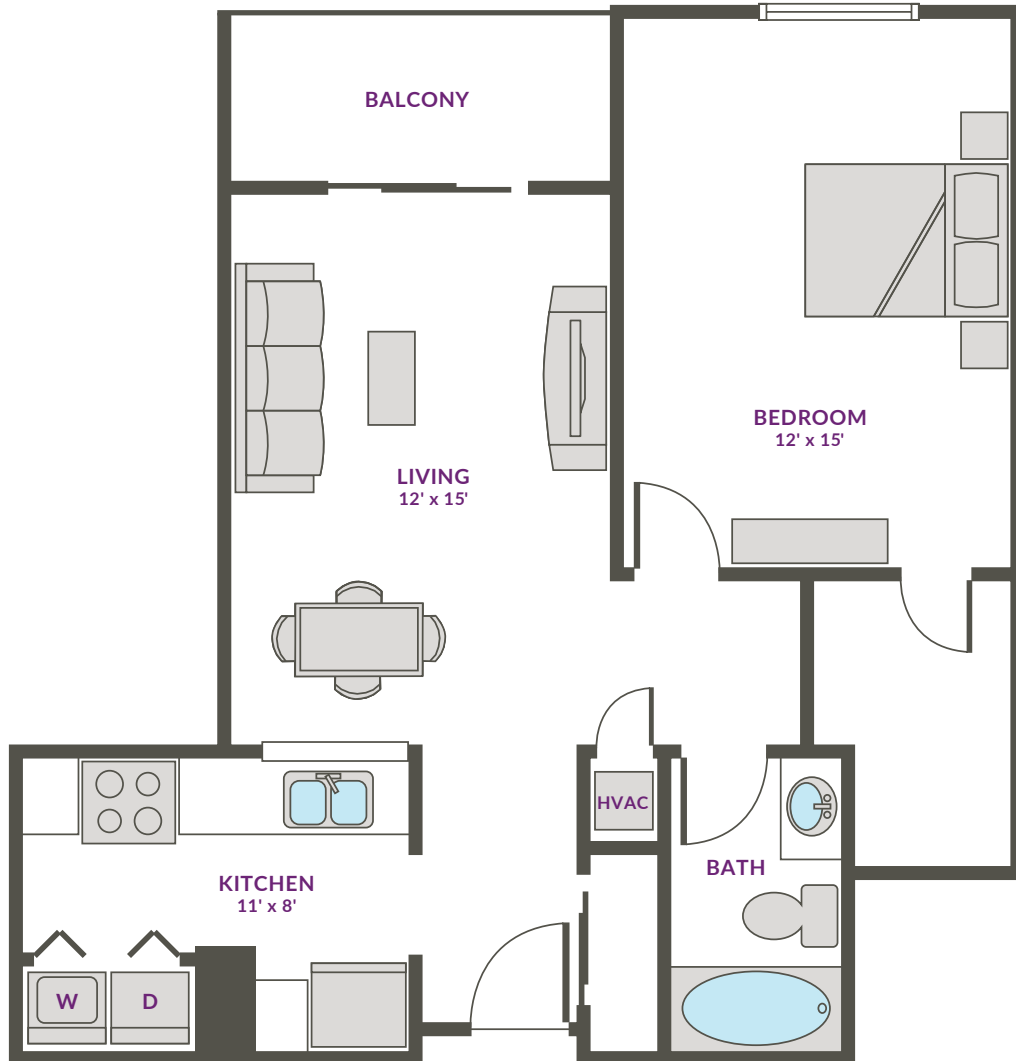

Belmont

1 BED / 1 BATH

774

SQ. FT.

CUMBERLAND
ON CHURCH

555 Church St. | Nashville, TN 37219

615-601-3326 | www.cumberlandonchurch.com

Floorplans are artist's rendering. All dimensions are approximate. Actual product and specifications may vary in dimension or detail. Not all features are available in every apartment. Prices and availability are subject to change. Please see a representative for details.