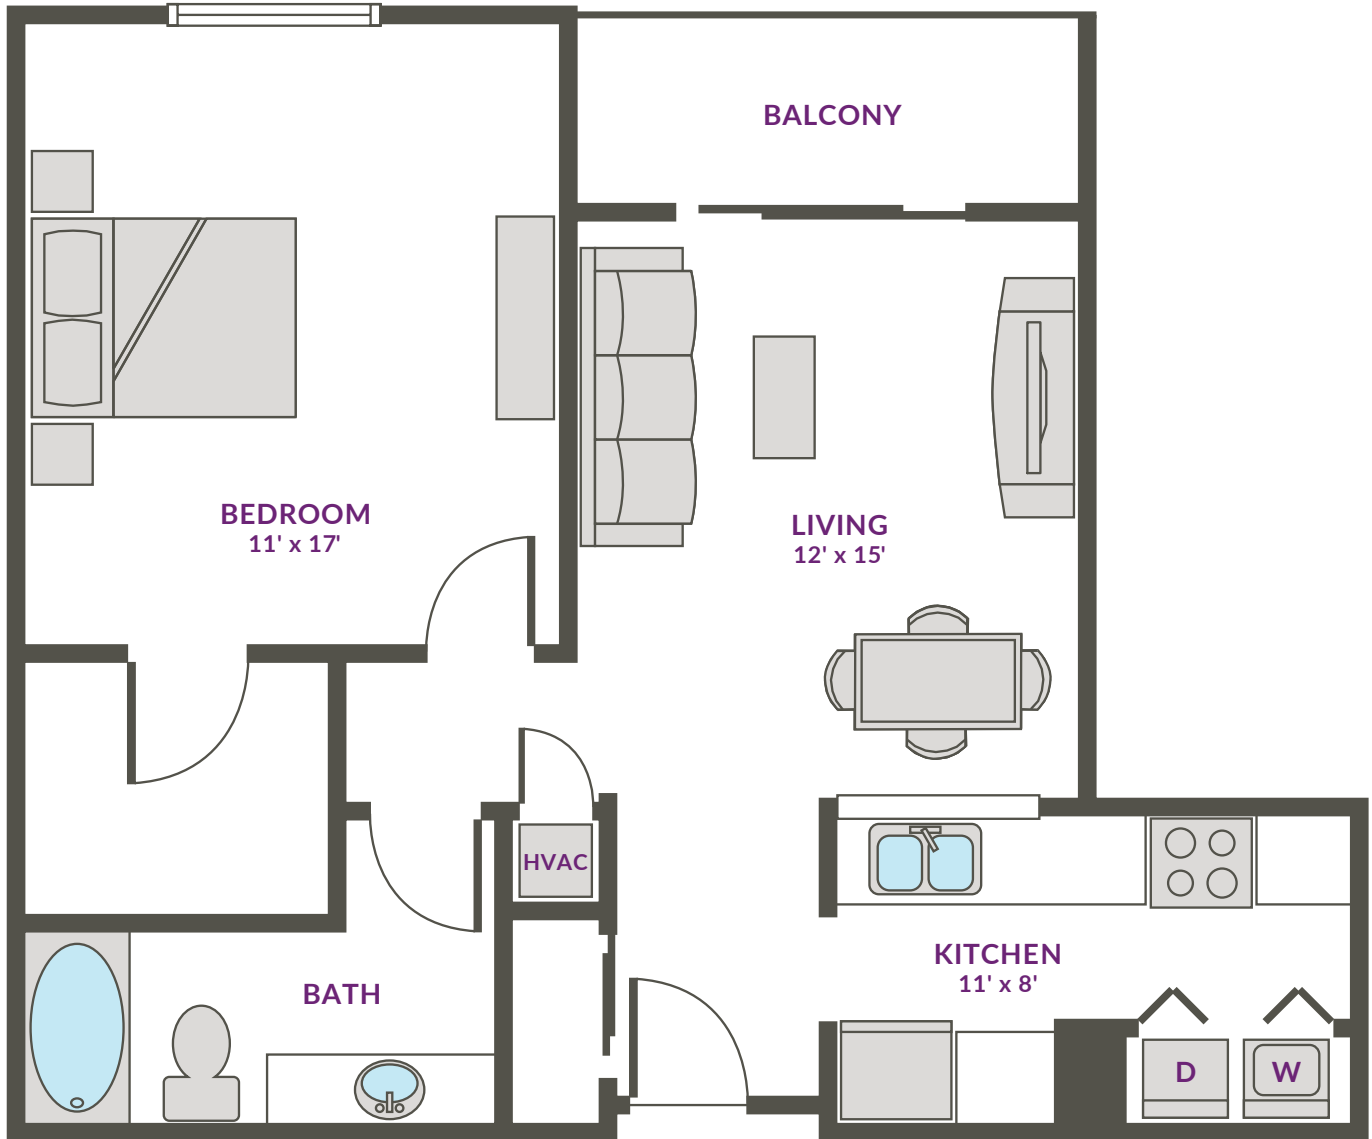

Demonbraun

1 BED / 1 BATH

800

SQ. FT.

CUMBERLAND
ON CHURCH

555 Church St. | Nashville, TN 37219

615-601-3326 | www.cumberlandonchurch.com

Floorplans are artist's rendering. All dimensions are approximate. Actual product and specifications may vary in dimension or detail. Not all features are available in every apartment. Prices and availability are subject to change. Please see a representative for details.