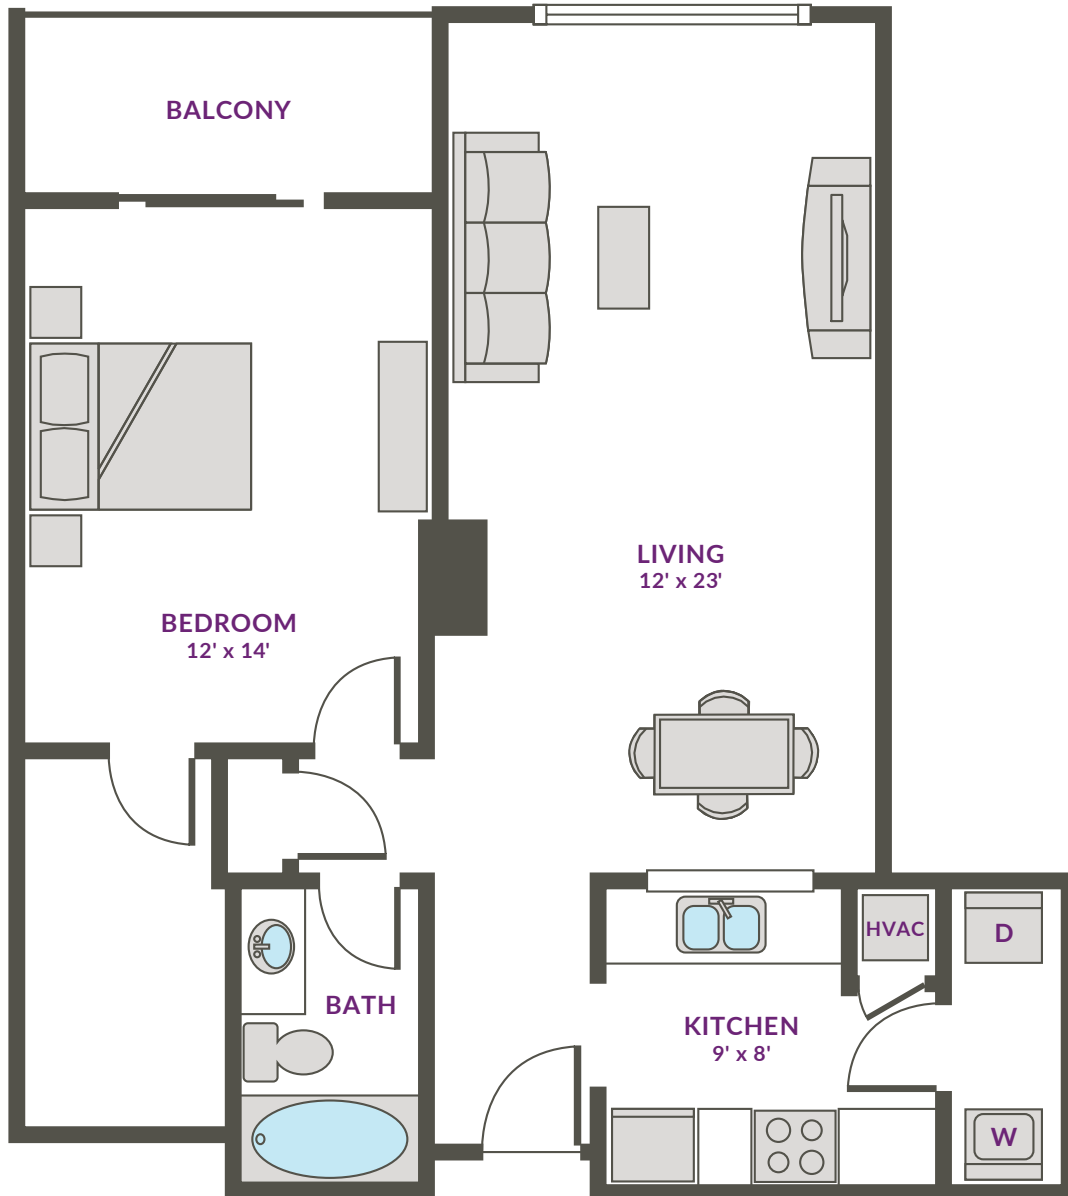

Elliston

1 BED / 1 BATH

861

SQ. FT.

CUMBERLAND
ON CHURCH

555 Church St. | Nashville, TN 37219

615-601-3326 | www.cumberlandonchurch.com

Floorplans are artist's rendering. All dimensions are approximate. Actual product and specifications may vary in dimension or detail. Not all features are available in every apartment. Prices and availability are subject to change. Please see a representative for details.