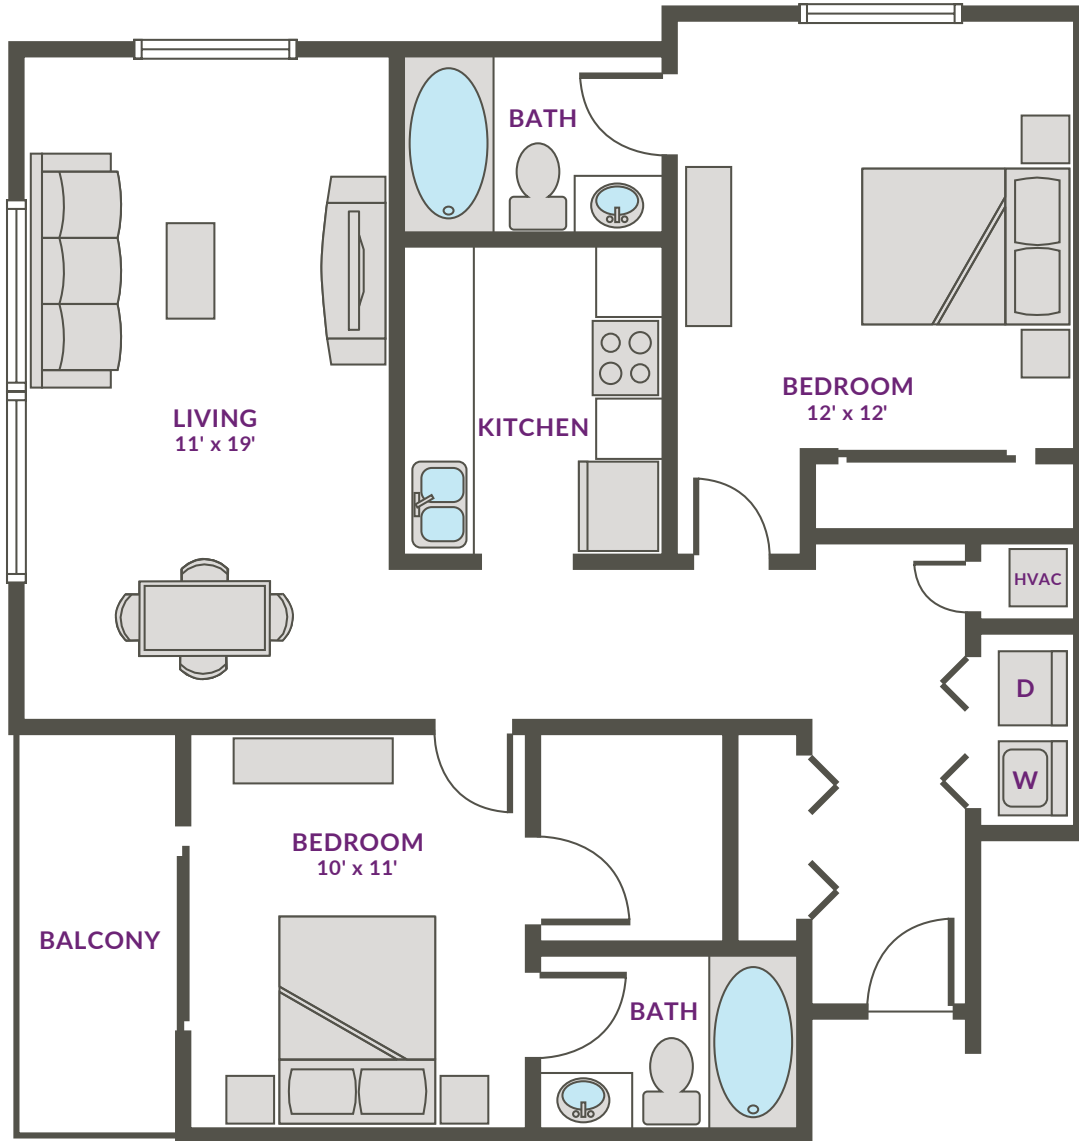

Franklin

2 BED / 2 BATH

1056

SQ. FT.

CUMBERLAND
ON CHURCH

555 Church St. | Nashville, TN 37219

615-601-3326 | www.cumberlandonchurch.com

Floorplans are artist's rendering. All dimensions are approximate. Actual product and specifications may vary in dimension or detail. Not all features are available in every apartment. Prices and availability are subject to change. Please see a representative for details.